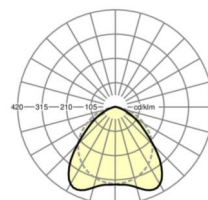

LIGHTING TECHNOLOGY

Placement	LED, Colour rendering/Light colour CRI ≥ 80 / 4000K
Colour tolerance (MacAdam)	3SDCM
Photobiological safety (Luminaire)	RG1
Nominal luminous flux	5209lm
LED service life	50000h L80/B10 (Tq 45°C)
Luminaire luminous efficiency	191lm/W
Beam angle	100° (C0) / 110° (C90)
UGR lat./long.	22.1 / 26.8

MECHANICS

Housing colour	traffic white RAL 9016
Dimensions (LxWxH/DxH)	1531mm x 63mm x 46mm
Weight (net)	1.818kg
Type of installation	Mounting rail system installation, Ceiling-mounted mounting rail installation, Ceiling-mounted mounting rail installation on T-system, Pendulum mounting rail assembly on chain, Pendulum mounting rail installation on steel cable

Dimensions

L	1531 mm	Length
B	63 mm	Width
H	46 mm	Height

DEEP-LINK

<https://www.regiolux.de/en/article/18314306600>

Reference	LED 5000lm 840
ηLB	100 %
Φ ↓/↑	99 % / 1 %
UGR lat./long.	22.1 / 26.8